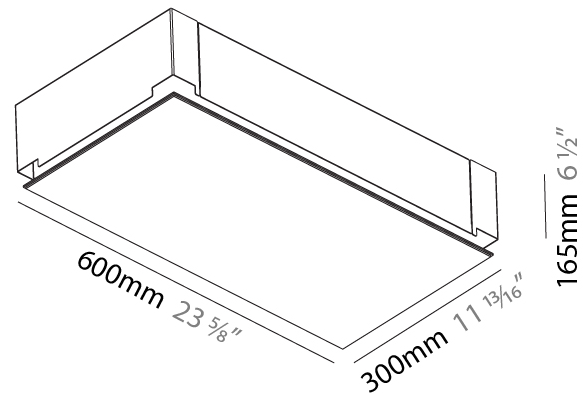

PHYSICAL

Shape: Rectangle
Length (mm): 600
Length (in): 23 5/8
Width (mm): 300
Width (in): 11 13/16
Depth (mm): 165
Depth (in): 6 1/2
Ceiling Thickness (mm): 10 / 12.5 / 15 / 25 / 30
Ceiling Thickness (in): 3/8 or 1/2 or 9/16 or 1 or 1 3/16
Min. Recessing Depth (mm): 180
Min. Recessing Depth (in): 7 1/16
Light Distribution: Direct
Weight (kg): 6.557
Weight (lbs): 14.53
Diffuser: PMMA - Opal
Fixture Material: Extruded Aluminum / Steel
Cut-out Measurements: 635mm / 25" x 335mm / 13 3/16"
Upon Request: Unique Sizes Unique Ceiling Thickness Unique Mounting Depth Spot Inserts

ELECTRICAL

Lamp Type: LED (Zhaga Standard)
Input Wattage (W): 26
Total Output Wattage (W): 23
Dimming: [Tri-Mode (Non-Dimming and Phase Dimming (120Vac only) and 0-10V Dimming)](#)
Driver Included: Yes
Driver Location: Integrated
Driver Type: Constant Current - Universal
Driver Class: Class 2
Input Voltage (V): 120 - 277
Constant Current (MA): 350

LED

[Color Temperature (*K): 3000 / 3500 / 4000](#)
Max. Delivered Lumen (lm): 1940 / 1970 / 2010
CRI: >80 CRI
Efficiency (%): 0.651
Lamp Life (hrs): 50000
Upon Request: RGB-W Tunable White Special Color Temperature CRI90

OPTICAL

RATINGS AND CERTIFICATIONS

Certified By: Certified for North American Standards
IP rating: IP20

PROJECT
TYPE
SPECIFIER
QUANTITY
DATE