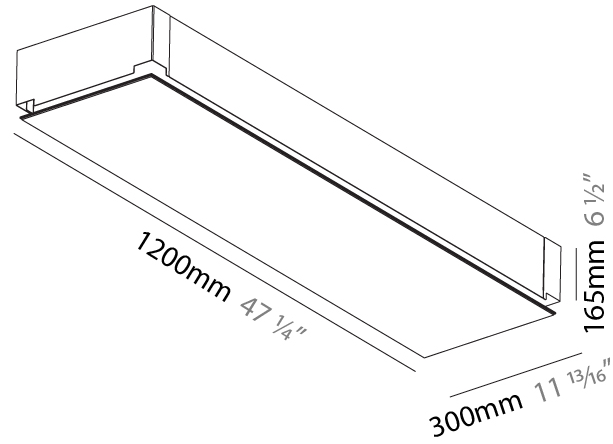

GENERAL

Series: Pi2
Subseries: Pi2 Whiteline
Brand: Prolicht
Division: Architectural
Mounting Type: Trimless
Mounting Location: Ceiling
Subcategory: Ambient

PHYSICAL

Shape: Rectangle
Length (mm): 1200
Length (in): 47 1/4
Width (mm): 300
Width (in): 11 13/16
Depth (mm): 165
Depth (in): 6 1/2
Ceiling Thickness (mm): 10 / 12.5 / 15 / 25 / 30
Ceiling Thickness (in): 3/8 or 1/2 or 9/16 or 1 or 1 3/16
Min. Recessing Depth (mm): 180
Min. Recessing Depth (in): 7 1/16
Light Distribution: Direct
Weight (kg): 12.564
Weight (lbs): 27.64
Diffuser: PMMA - Opal
Fixture Material: Extruded Aluminum / Steel
Cut-out Measurements: 1235mm / 48 5/8" x 335mm / 13 3/16"
Upon Request: Unique Sizes Unique Ceiling Thickness Unique Mounting Depth Spot Inserts

ELECTRICAL

Lamp Type: LED (Zhaga Standard)
Input Wattage (W): 55
Total Output Wattage (W): 46
Dimming: Tri-Mode (Non-Dimming and Phase Dimming (120Vac only) and 0-10V Dimming)
Driver Included: Yes
Driver Location: Integrated
Driver Type: Constant Current - Universal
Driver Class: Class 2
Input Voltage (V): 120 - 277
Constant Current (MA): 350

LED

Color Temperature (*K): 3000 / 3500 / 4000
Max. Delivered Lumen (lm): 4350 / 4410 / 4500
CRI: >80 CRI
Efficiency (%): 0.651
Lamp Life (hrs): 50000
Upon Request: RGB-W Tunable White Special Color Temperature CRI90

OPTICAL

RATINGS AND CERTIFICATIONS

Certified By: Certified for North American Standards
IP rating: IP20