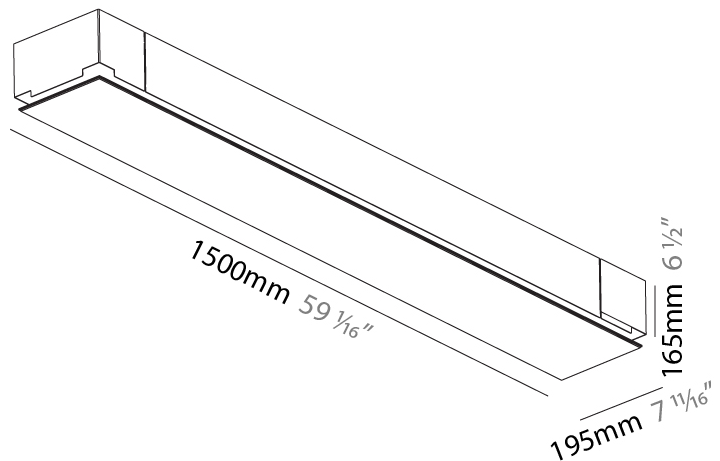

GENERAL

Series: Pi2
Subseries: Pi2 Whiteline
Brand: Prolicht
Division: Architectural
Mounting Type: Trimless
Mounting Location: Ceiling
Subcategory: Ambient

PHYSICAL

Shape: Rectangle
Length (mm): 1500
Length (in): 59 1/16"
Width (mm): 195
Width (in): 7 11/16"
Depth (mm): 165
Depth (in): 6 1/2"
Ceiling Thickness (mm): 10 / 12.5 / 15 / 25 / 30
Ceiling Thickness (in): 3/8 or 1/2 or 9/16 or 1 or 1 3/16
Min. Recessing Depth (mm): 180
Min. Recessing Depth (in): 7 1/16"
Light Distribution: Direct
Weight (kg): 9.7
Weight (lbs): 21.34
Diffuser: PMMA - Opal
Fixture Material: Extruded Aluminum / Steel
Cut-out Measurements: 1535mm / 60 7/16" x 230mm / 9 1/16"
Upon Request: Unique Sizes Unique Ceiling Thickness Unique Mounting Depth Spot Inserts

ELECTRICAL

Lamp Type: LED (Zhaga Standard)
Total Output Wattage (W): 47.8
Dimming: [Tri-Mode (Non-Dimming and Phase Dimming (120Vac only) and 0-10V Dimming)](#)
Driver Included: Yes
Driver Location: Integrated
Driver Type: Constant Current - Universal
Driver Class: Class 2
Input Voltage (V): 120 - 277
Constant Current (MA): 500

LED

Color Temperature (°K): [3000](#) / [3500](#) / [4000](#)
Max. Delivered Lumen (lm): 3890 / 4194 / 4280
CRI: >80 CRI
Efficiency (%): 0.611
Lamp Life (hrs): 50000
Upon Request: RGB-W Tunable White Special Color Temperature CRI90

OPTICAL

RATINGS AND CERTIFICATIONS

Certified By: Certified for North American Standards
IP rating: IP20